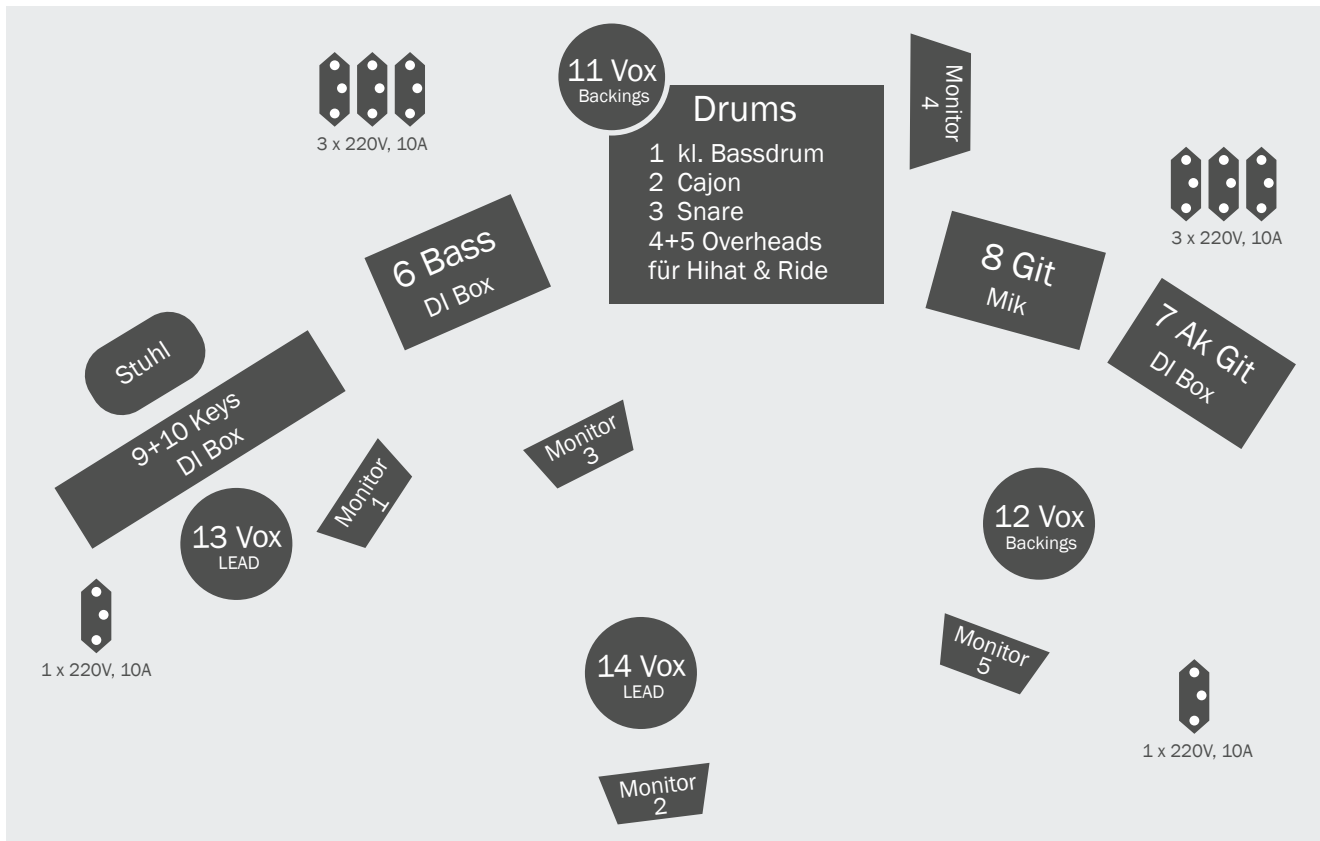

Lina Button Band

Technical Rider

E-Mail: kontakt@linabutton.ch
Web: www.linabutton.ch

Bühne Minimalgrösse: 5m x 3m

Lines

Drums

- 1 kl. Bassdrum, Shure Beta52a/Beta91
- 2 Cajon, eigenes Grenzflächen Mik
- 3 Snare, SM57
- 4+5 Overhead L R, Cond

Instrumente

- 6 Bass, DI
- 7 Akustische Gitarre, DI
- 8 Gitarre, SM57
- 9+10 Keys L R , 2 x DI

Vocals

- 11 Backing Drums, SM58
- 12 Backing Git, SM58
- 13 Lead Keys, KSM104 od. SM58
- 14 Lead Front, KSM104 od. SM58

Monitoring

- 1 Monitorweg Lead Vocals Keys
- 2 Monitorweg Lead Vocals Front
- 3 Monitorweg Bass
- 4 Monitorweg Drums
- 5 Monitorweg Git