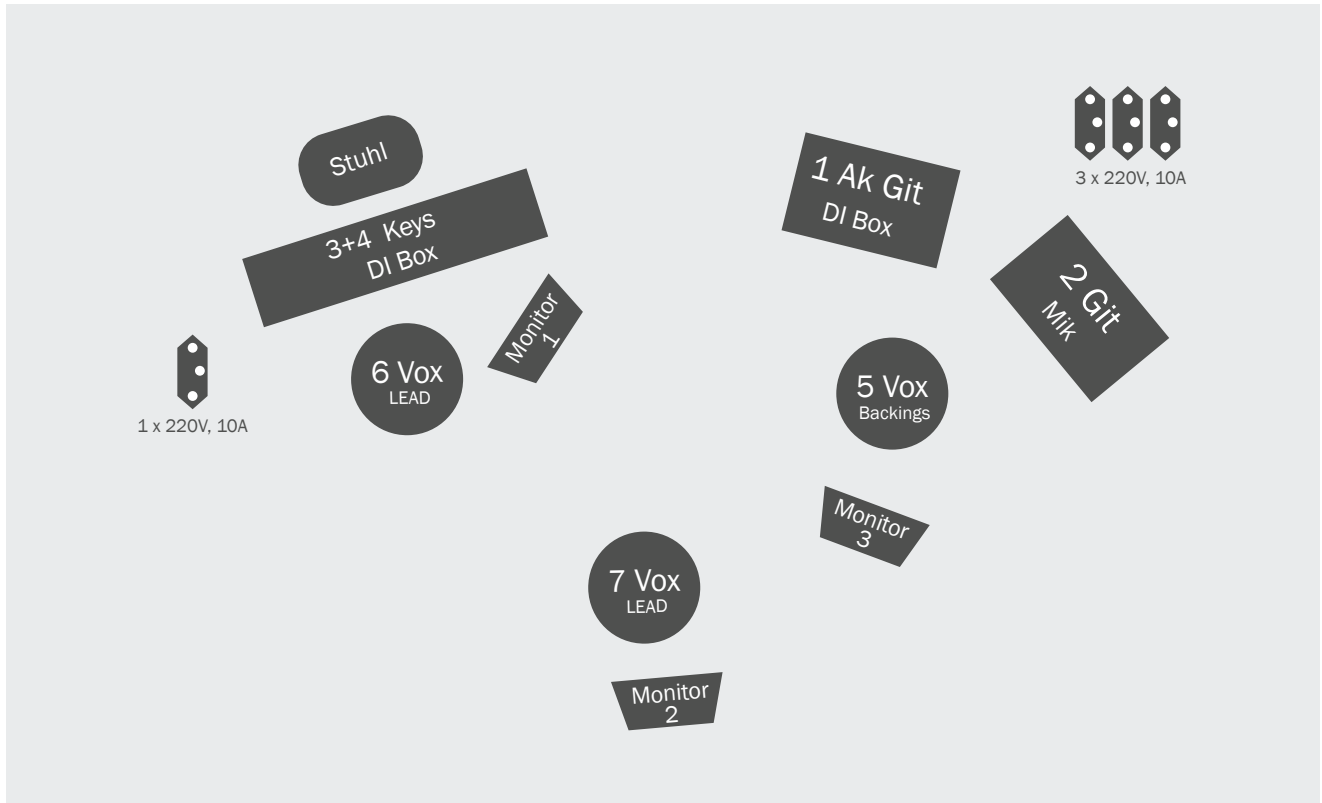

Lina Button Duo

Technical Rider

E-Mail: kontakt@linabutton.ch
Web: www.linabutton.ch

Bühne Minimalgrösse: 3m x 2m

Lines

Instrumente

- 1 Akustische Gitarre, DI
- 2 Gitarre, SM57 od. e606
- 3+4 Keys L R, 2 x DI

Vocals

- 5 Backing Git, SM58
- 6 Lead Keys, KSM104 od. SM58
- 7 Lead Front, KSM104 od. SM58

Monitoring

- 1 Monitorweg Lead Vocals Keys
- 2 Monitorweg Lead Vocals Front
- 3 Monitorweg Git